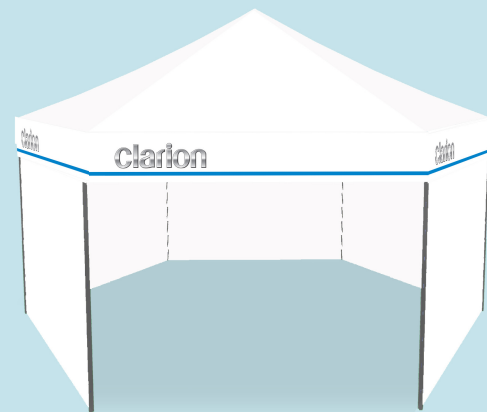

Initial Visual 6m HEX marquee

CONTACT US

t 01623 415944
f 01623 415945
e advice@topmarquees.co.uk

www.topmarquees.co.uk

Top Marquees

Rather Way
Crown Farm Industrial Park
Mansfield, Nottinghamshire
NG19 0FS